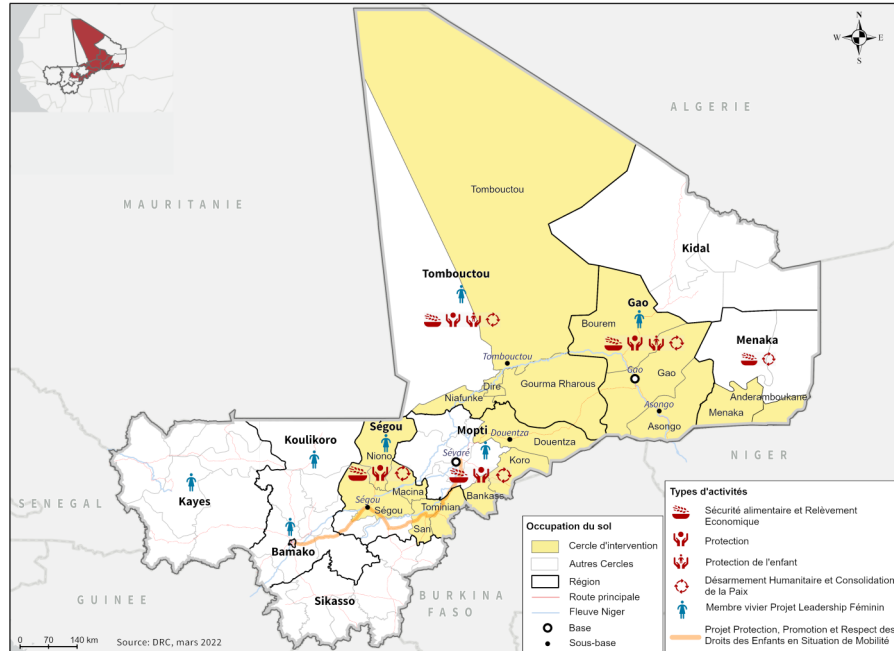

DRC

PROJETS DRC MALI 2022